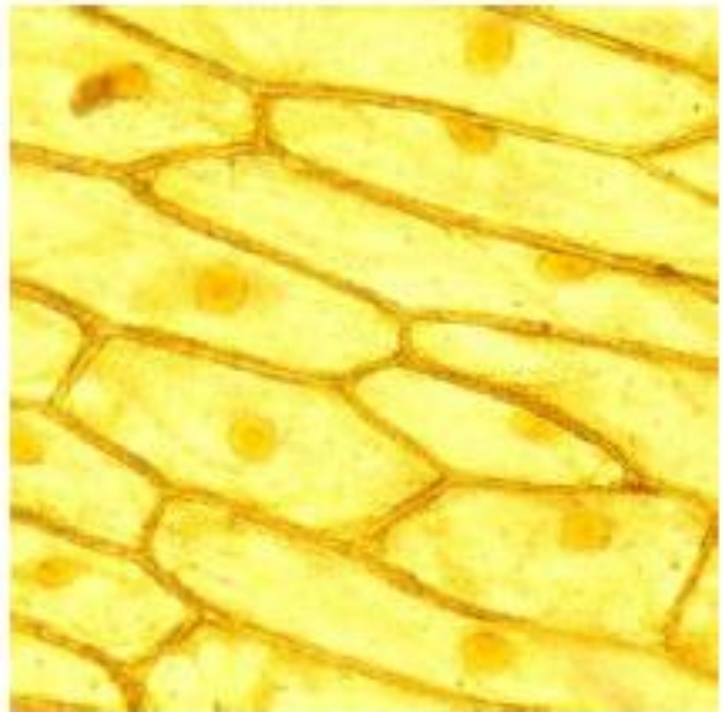

CRIME EVIDENCE

Law-breaker County
Sherriff's Office

ENTRY 080122093

TAG KC070276

ITEM NUMBER _____

CRIME EVIDENCE

Law-breaker County
Sherriff's Office

ENTRY 080122093

TAG KC070276

ITEM NUMBER 2

CRIME EVIDENCE

Law-breaker County
Sherriff's Office

ENTRY 080122093

TAG KC070276

ITEM NUMBER 3

CRIME EVIDENCE

Law-breaker County
Sherriff's Office

ENTRY 080122093

TAG KC070276

ITEM NUMBER 4

CRIME EVIDENCE

Law-breaker County
Sherriff's Office

ENTRY 080122093

TAG KC070276

ITEM NUMBER 5

CRIME EVIDENCE

Law-breaker County
Sherriff's Office

ENTRY 080122093

TAG KC070276

ITEM NUMBER 6

CRIME EVIDENCE

Law-breaker County
Sherriff's Office