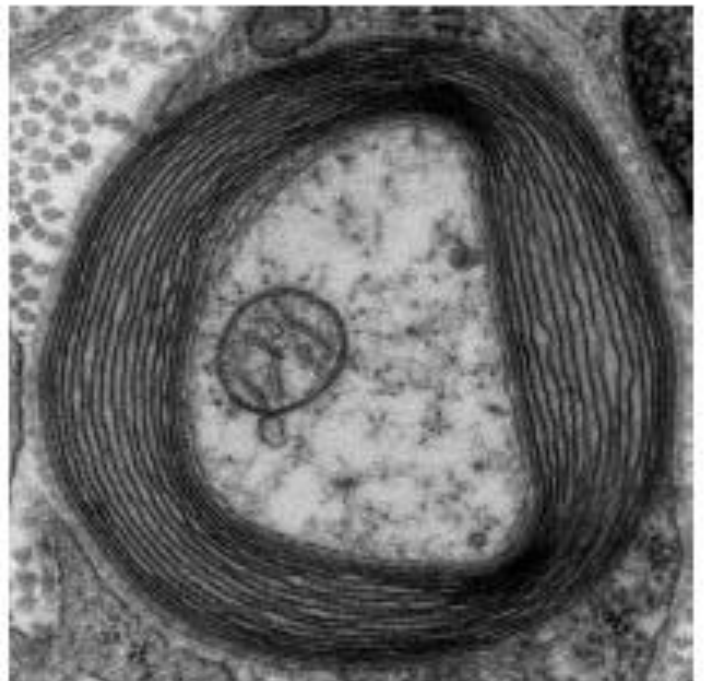

Law-breaker County
Sherriff's Office

ENTRY 080122093

TAG KC070276

ITEM NUMBER 20

CRIME EVIDENCE

Law-breaker County
Sherriff's Office

ENTRY 080122093

TAG KC070276

ITEM NUMBER 21

CRIME EVIDENCE

Law-breaker County
Sherriff's Office

ENTRY 080122093

TAG KC070276

ITEM NUMBER 22

CRIME EVIDENCE

Law-breaker County
Sherriff's Office

ENTRY 080122093

TAG KC070276

ITEM NUMBER 23

CRIME EVIDENCE

Law-breaker County
Sherriff's Office

ENTRY 080122093

TAG KC070276

ITEM NUMBER 24