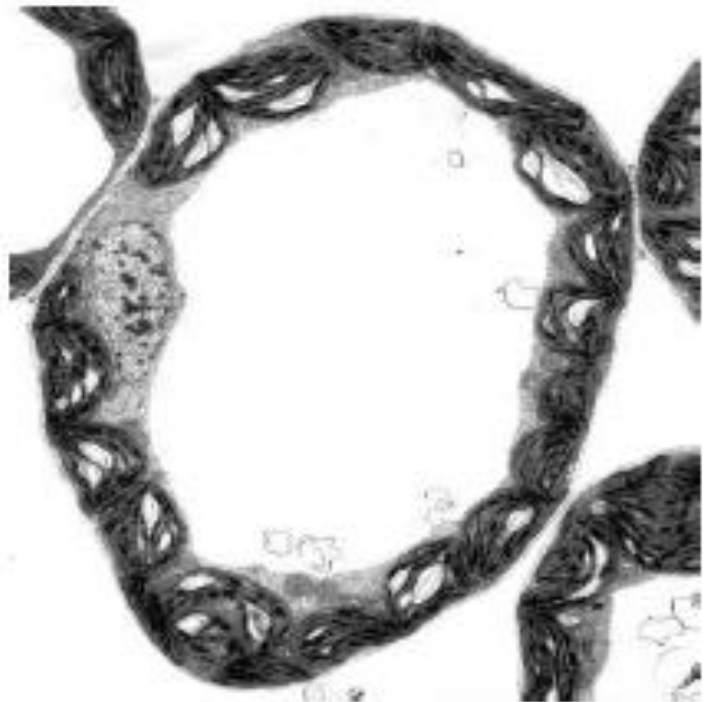

CRIME EVIDENCE

Law-breaker County
Sherriff's Office

ENTRY 080122093

TAG KC070276

ITEM NUMBER _____

CRIME EVIDENCE

Law-breaker County
Sherriff's Office

ENTRY 080122093

TAG KC070276

ITEM NUMBER 2

CRIME EVIDENCE

Law-breaker County
Sherriff's Office

ENTRY 080122093

TAG KC070276

ITEM NUMBER 3

CRIME EVIDENCE

Law-breaker County
Sherriff's Office

ENTRY 080122093

TAG KC070276

ITEM NUMBER 4

CRIME EVIDENCE

Law-breaker County
Sherriff's Office

ENTRY 080122093

TAG KC070276

ITEM NUMBER 5

CRIME EVIDENCE

Law-breaker County
Sherriff's Office

ENTRY 080122093

TAG KC070276

ITEM NUMBER 6

CRIME EVIDENCE

Law-breaker County
Sherriff's Office